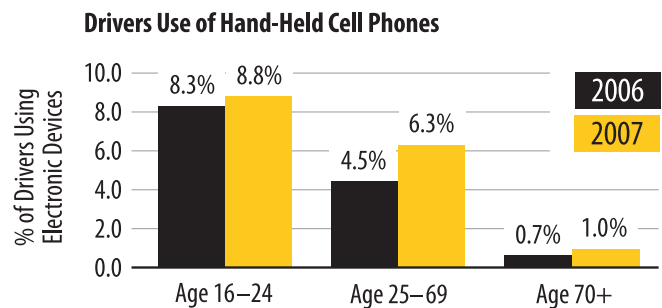

Traffic fact: Hand-held electronic devices use by drivers up

The National Highway Traffic Safety Administration or NHTSA published a research note on the Driver's use of electronic devices. According to this report hand held cell phone use was 6% in 2007 compared to 5% in 2006. The National Highway Traffic Safety Administration (NCSA) compiled this data.

Translated, this means that in 2007 at any given daylight hour 1,005,000 vehicles on the road were being driven by someone using a hand-held phone. The majority of these drivers were aged 16 to 24.